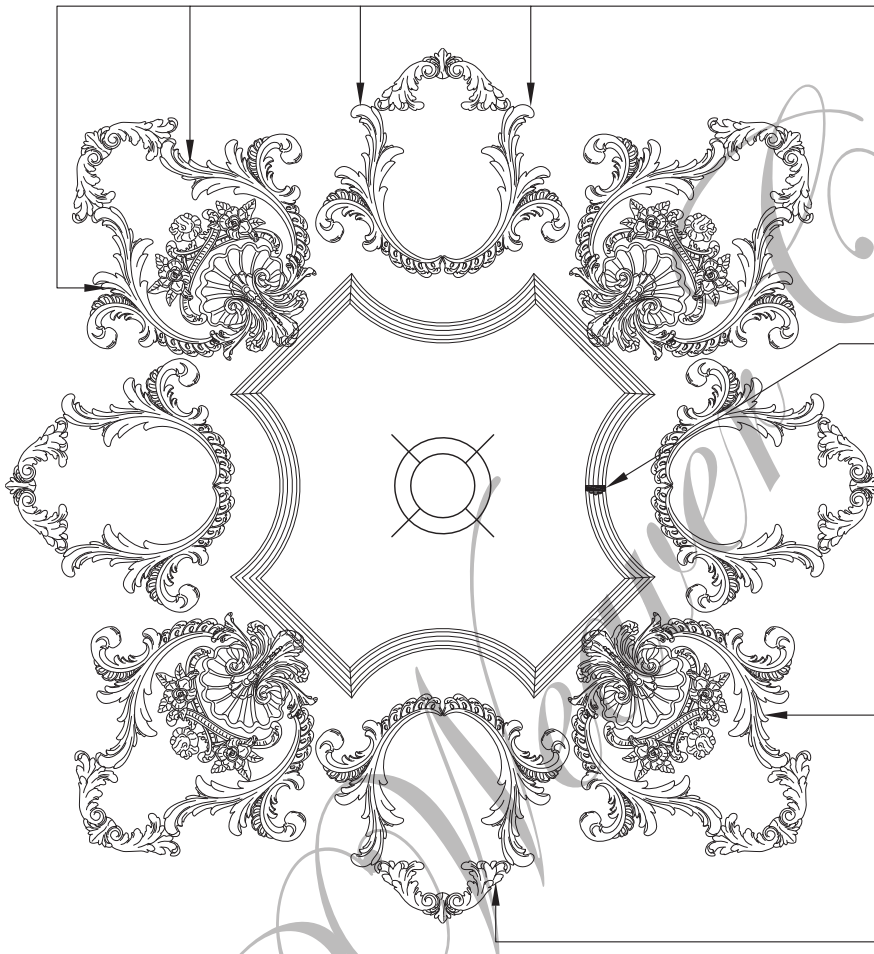

RMF 7010 L/R, SCROLL
7-3/4"W x 11-1/4"H x 3/4"D

RMF 4852 REED QUADRAFOIL
OPEN BACK
26-5/8"W x 26-5/8"H x 1/2"D (SHOWN
SMALLER)

RMF 2033 WALL PANEL TOP SM.
FRENCH COLLECTION
8"W x 11"H x 1-1/2"D

RMF 1596 B ACANTHUS CENTER
8-1/2"W x 3-7/8"H x 3/4"D

OVER ALL SIZE: 4'-7" x 4'-7"

SCALE: 1" = 1'-0"

J.P. Weaver Company

FAX: (818) 500-1798 941 AIR WAY GLENDALE, CALIFORNIA, 91201 TEL: (818) 500-1740
WWW.JPWEAVER.COM & info@jpweaver.com

Ceiling Center Design #35
RMF 4852 Reed Quadrafoil, &
RMF 2033 Wall Panel Top,
Sht. 1/1